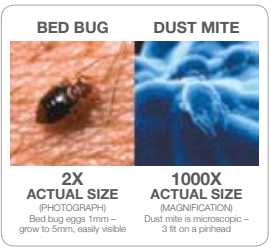

Effective barrier to bed bug infestations that can cause a variety of health concerns.

1. Provide a clean and healthy sleeping environment for your family.
   - Certified by an Entomology Laboratory to be bed bug proof
   - Machine washable hot, tumble-dry medium
2. Protect-A-Bed® Bed Base Protectors with BUG LOCK® provide an effective barrier to bed bug infestation. For complete mattress and base protection, recommended for use with ALLER-ZIP™ Mattress Protector.

WITH **BUG LOCK® ***

BugLock® 3-sided zipper system and ALLER-ZIP™ seal for complete protection against allergens, dust mites and bed bugs. Bug entry, escape and bite proof. *BugLock® patent pending

RECOMMENDED AS PART 1 OF PROTECT-A-BED® 3 PART SYSTEM:

1. 1 Protect-A-Bed® fully encased bed base protector
2. 2 ALLER-ZIP™ Smooth or Terry water proof fully encased mattress protector
3. 3 Protect-A-Bed® Terry waterproof fitted mattress protector

For ease of use, need only remove and wash Part 3.

BugLock® 3-sided zipper system and ALLER-ZIP™ seal

* BugLock® patent pending

RECOMMENDED TO USE WITH

2 ALLER-ZIP™ Smooth or Terry waterproof fully encased mattress protector

1 Protect-A-Bed® fully encased bed base protector

AVAILABLE IN:

Single 92 x 188cm	King Single 107 x 204cm
Extra Long Single 92 x 204cm	
Double 138 x 188cm	Queen 152 x 204cm
NZ King 168 x 204cm	King 183 x 204cm

WASHING INSTRUCTIONS

WARM WASH 95° TUMBLE-DRY AT 70° MAX. DO NOT DRY-CLEAN NO IRONING NEEDED DO NOT USE BLEACH

This product will protect your mattress for many years if you look after it carefully.

COMPLETE PEACE-OF-MIND	EXTENDS LIFE OF MATTRESS	MIRACLE MEMBRANE™	MACHINE WASH TUMBLE DRY	FULLY ENCASED	100% POLYESTER SURFACE	BUGLOCK® FULLY ZIPPERED SYSTEM	CERTIFIED SAFE	GUARANTEED COMFORT	PROUDLY AUSTRALIAN